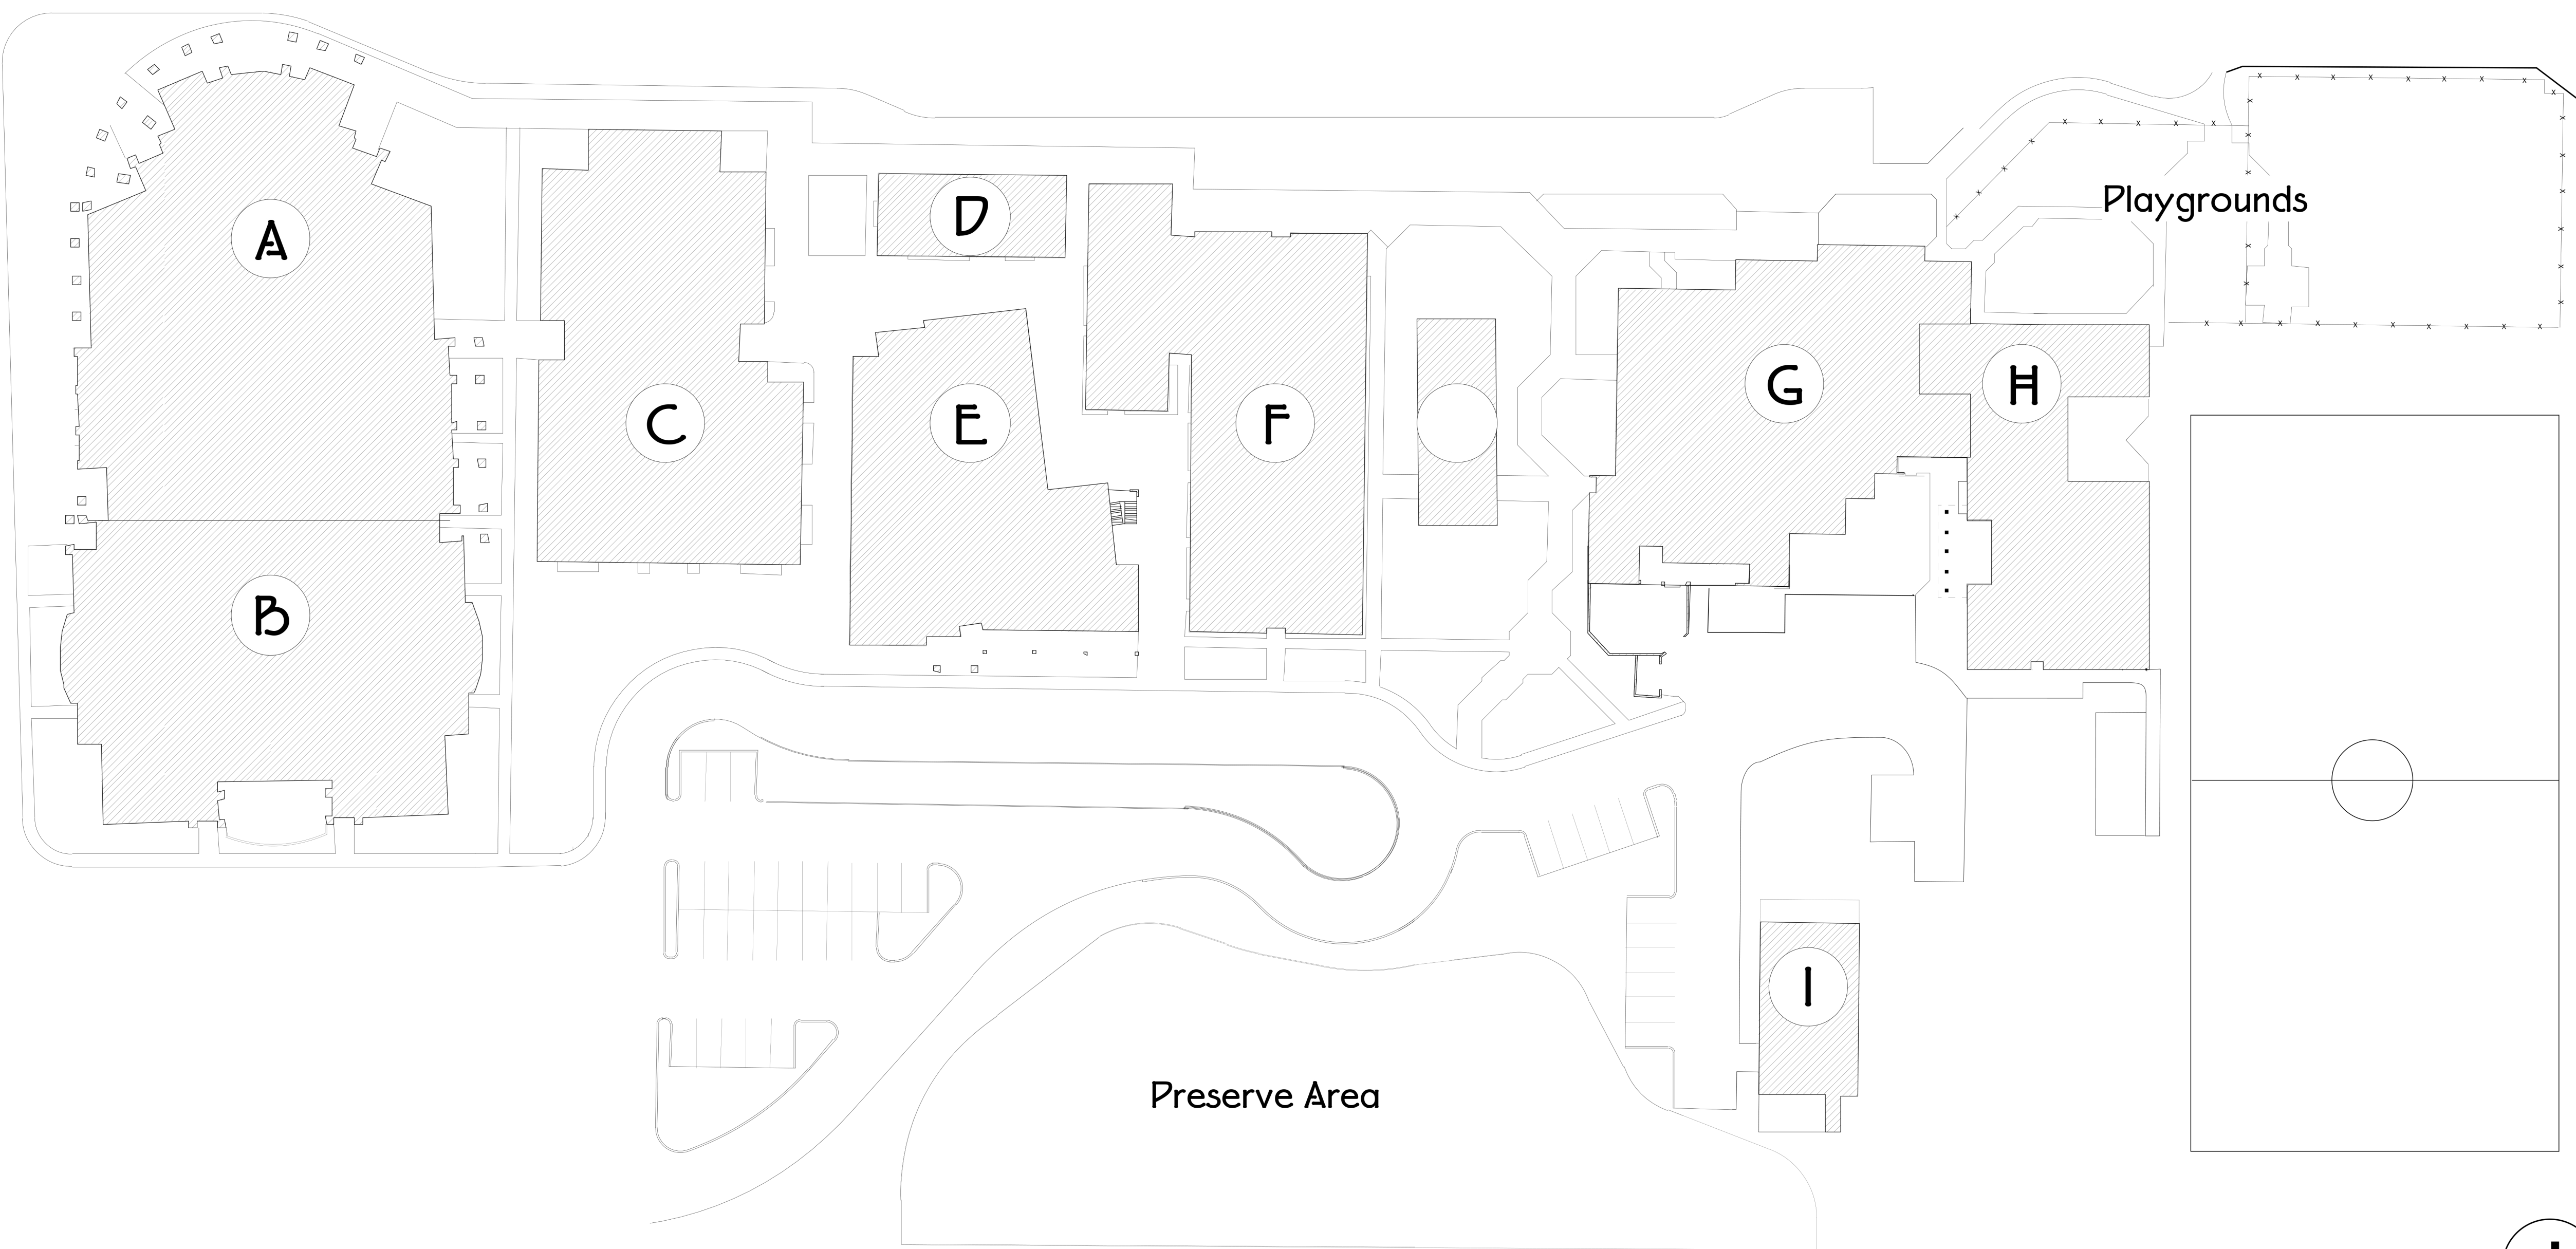

WEST CAMPUS
2400 Yamato Rd.

EAST CAMPUS
2350 Yamato Rd.

- A** WORSHIP CENTER
- B** SRC KID'S
- C** CHAPEL

- D** WELCOME CENTER
- E** SRCS MIDDLE SCHOOL
- F** SRCS ELEMENTARY SCHOOL

- G** GYMNASIUM
- H** DINING HALL/PERFORMING ARTS
- I** MAINTENANCE BUILDING

- J** EAST CHAPEL
- K** STUDENT MINISTRY LIFE CENTER
- L** EDUCATION BUILDING
- M** COUNSELING CENTER